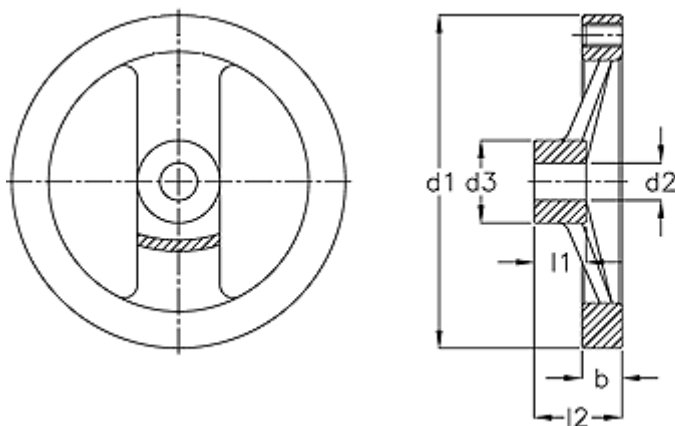

Data Sheet

Article number: 20345299

Description: E+G Handwheel
GN 322-125-B12-A

Measures

b = 15.0

d1 = 125

d2 H7 = 12

d3 = 31

l1 = 18

l2 = 33